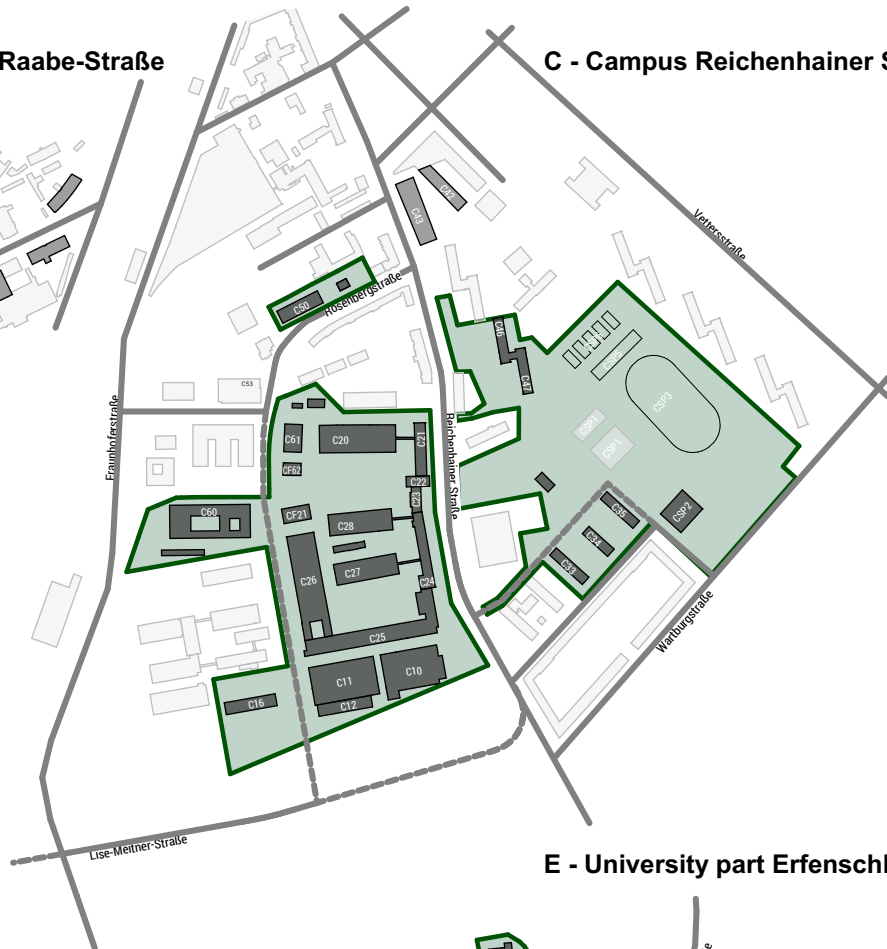

TECHNISCHE UNIVERSITÄT
CHEMNITZ

University Complexes of Chemnitz University of Technology

A - Inner city campus

B - University part Wilhelm-Raabe-Straße

C - Campus Reichenhainer Straße

E - University part Erfenschlager Straße

- campus CUT
- buildings CUT
- rented property of CUT

schematic and not exhaustive representation
as at 11.05.2021