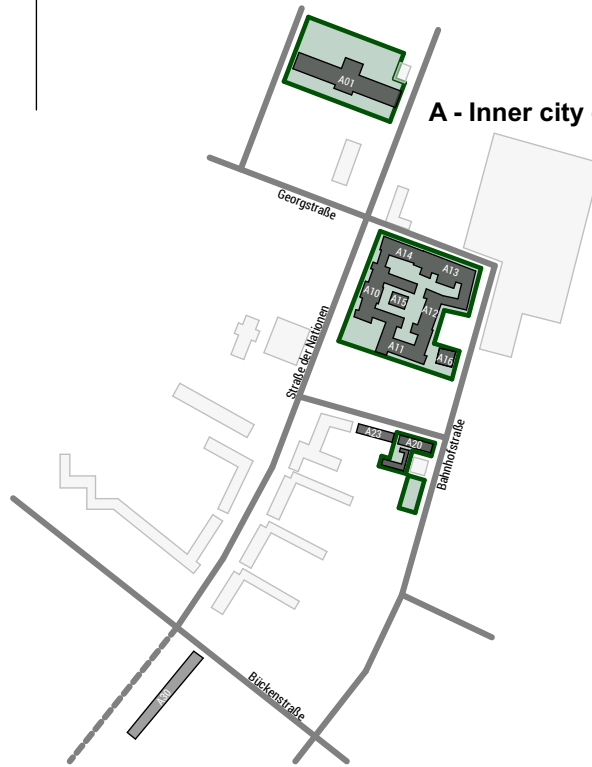

TECHNISCHE UNIVERSITÄT
CHEMNITZ

University Complexes of Chemnitz University of Technology

A - Inner city campus

B - University part Wilhelm-Raabe-Straße

C - Campus Reichenhainer Straße

E - University part Erfenschlager Straße

- campus CUT
- buildings CUT
- rented property of CUT

schematic and not exhaustive representation
as at 11.05.2021